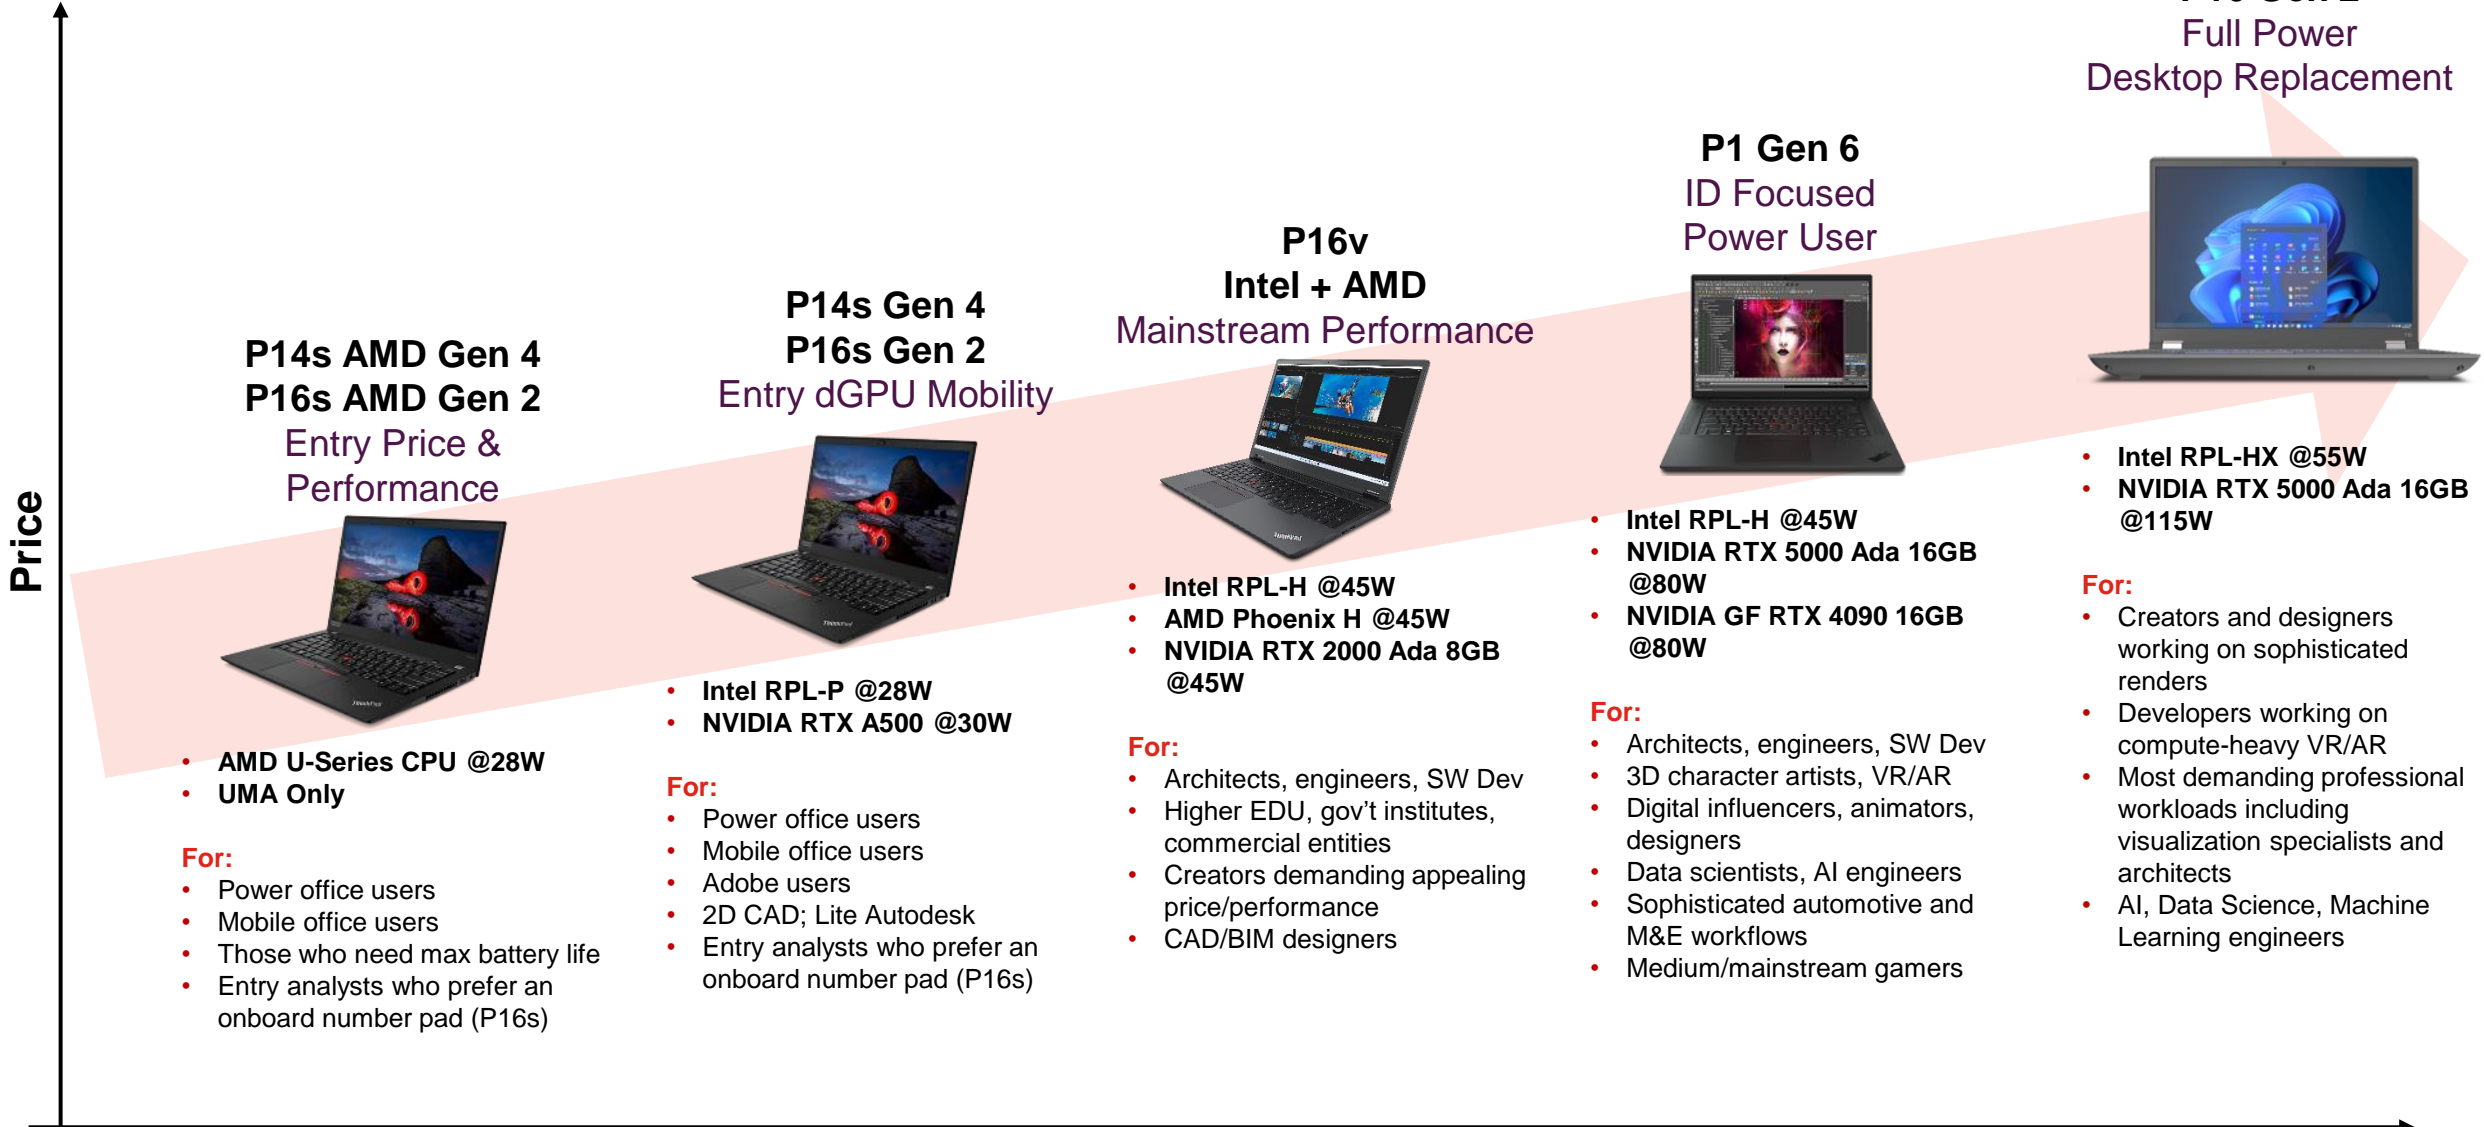

Mobile Workstation User Personae

**P14s AMD Gen 4
P16s AMD Gen 2**
Entry Price & Performance