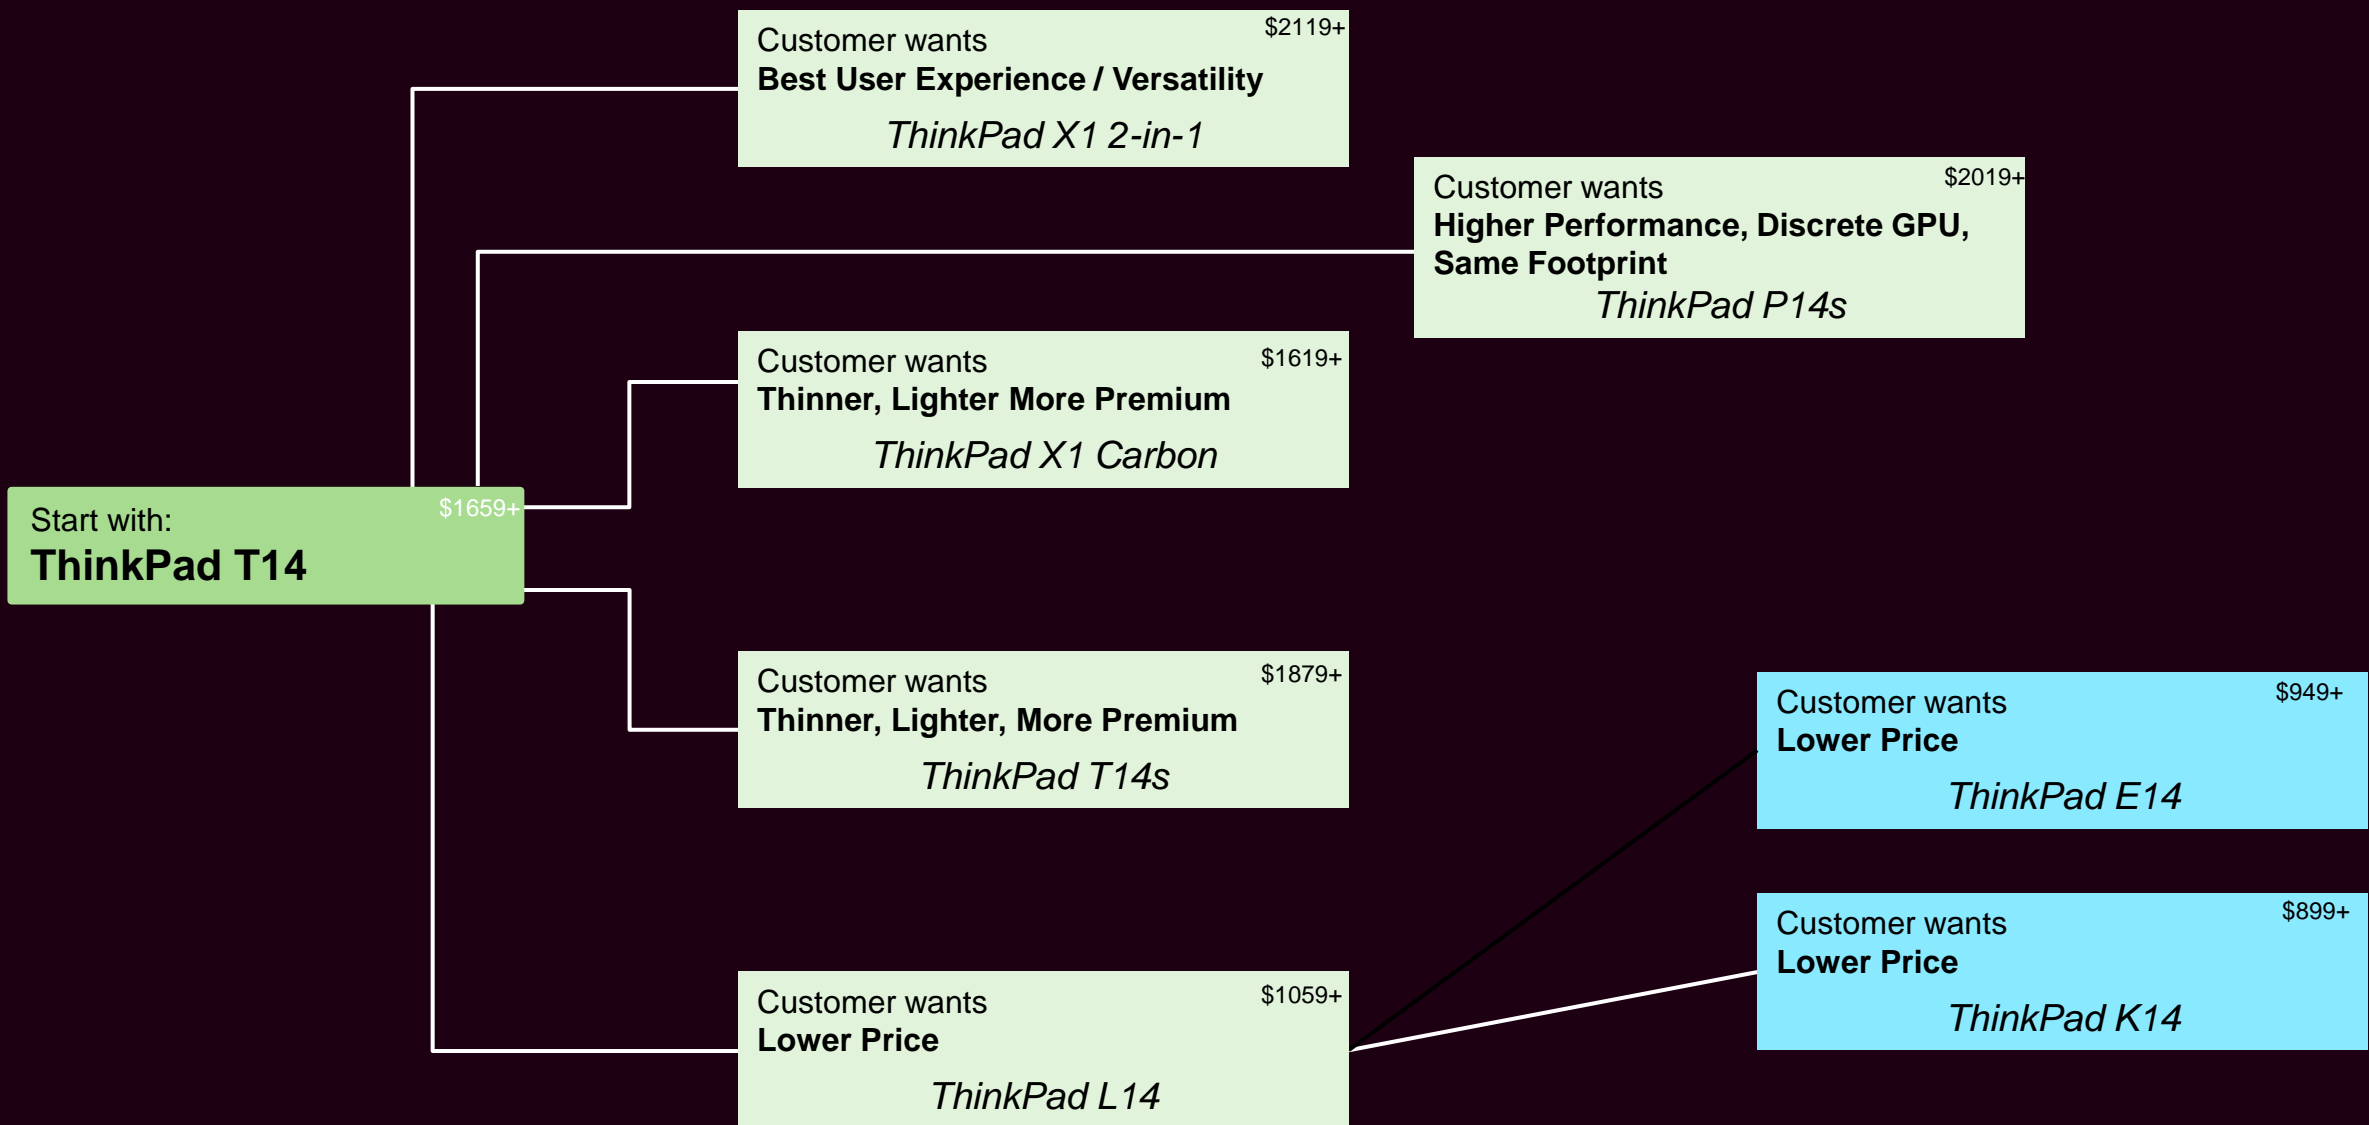

14" Notebook Decision Tree

Go back