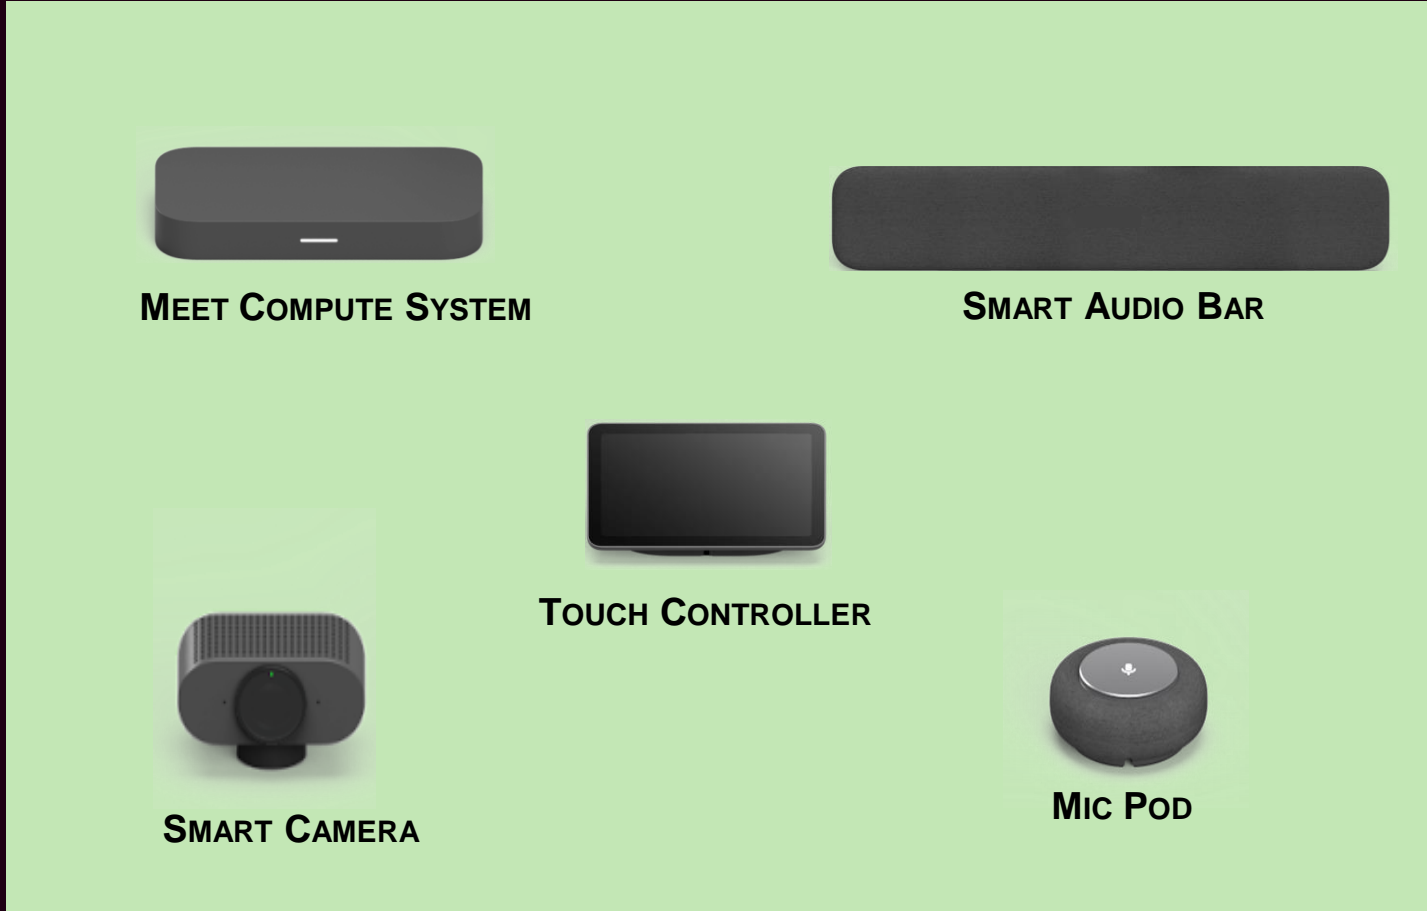

Small
(2-6 people)

Medium
(6-10 people)

Large
(10-20 people)

Google Meet, Small Room Kit

Go back

- **Remote control instead of touch controller**
- **Mics integrated into speaker bar (no mic pod)**

Google Meet, Medium Room Kit