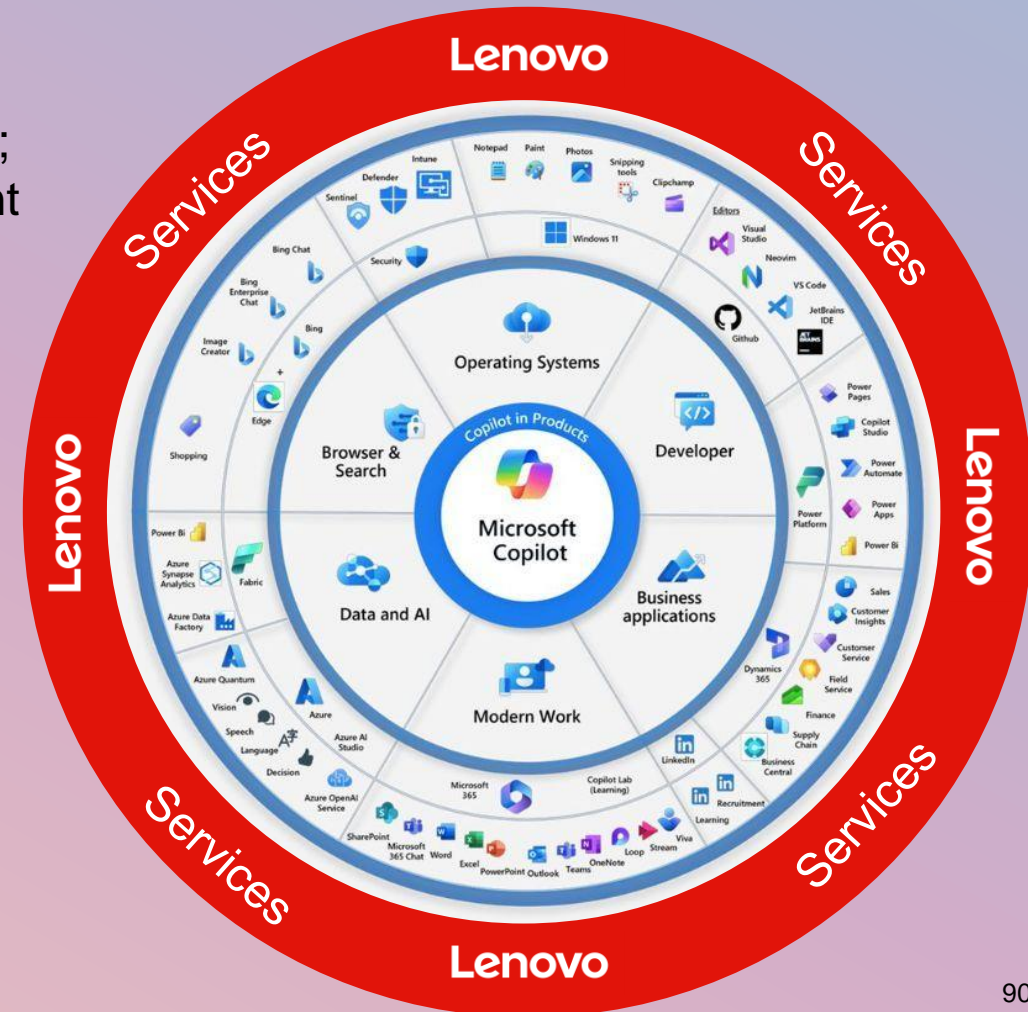

Copilot for M365 in the middle of Microsoft CSP and driven by **Lenovo services**

Unleash productivity. Uplevel skills. Unlock productivity.

Microsoft 365 Copilot is more than just ChatGPT integration; it's a tool that needs careful planning, setup, and deployment to automate daily tasks and align with company policies.