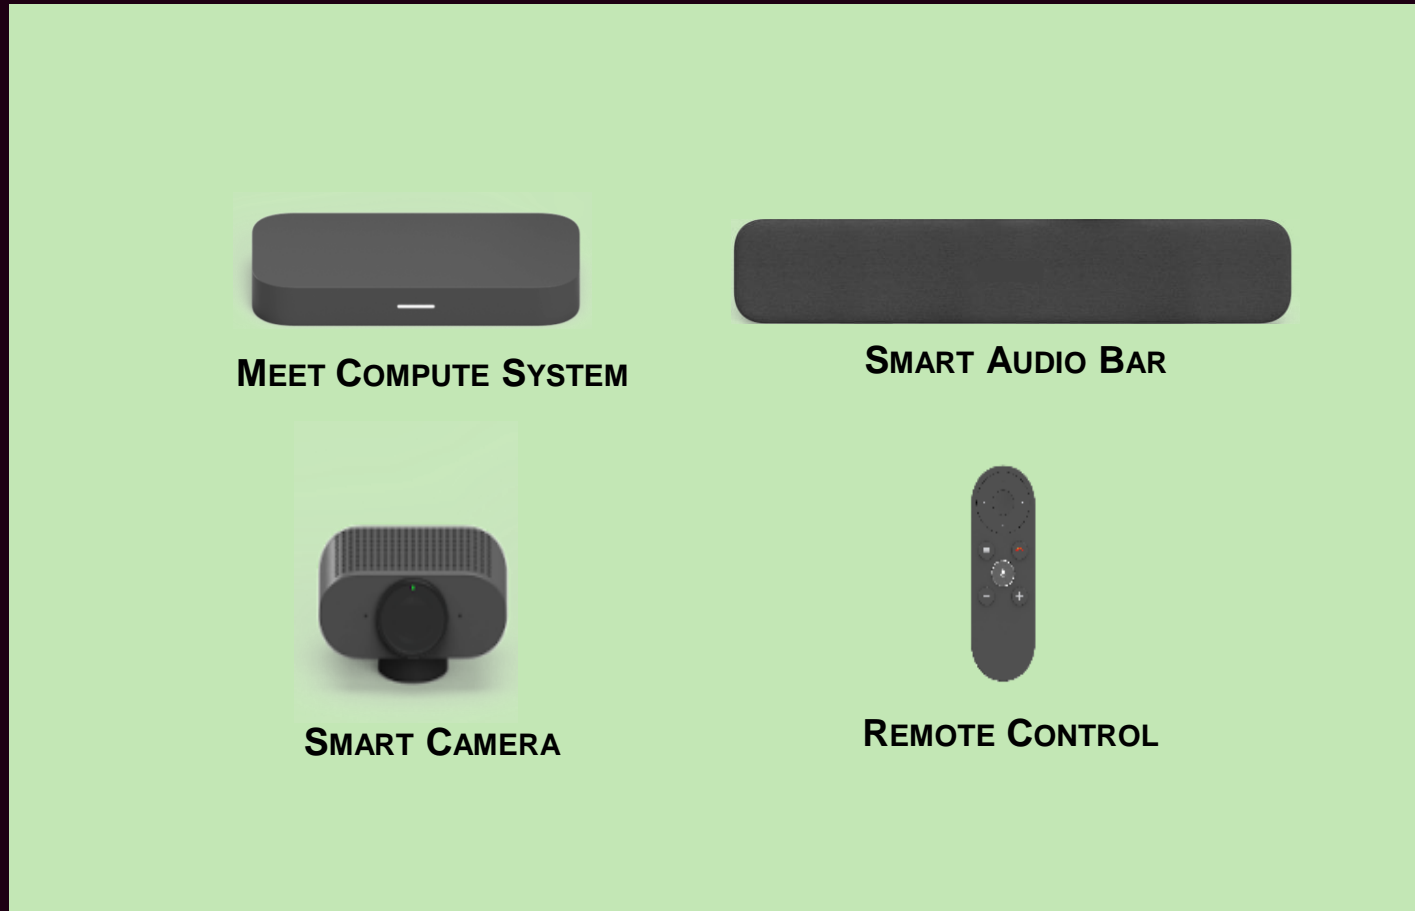

Small
(2-6 people)

Medium
(6-10 people)

Large
(10-20 people)

Google Meet, Small Room Kit

Go back

- **Remote control instead of touch controller**
- **Mics integrated into speaker bar (no mic pod)**

Google Meet, Medium Room Kit