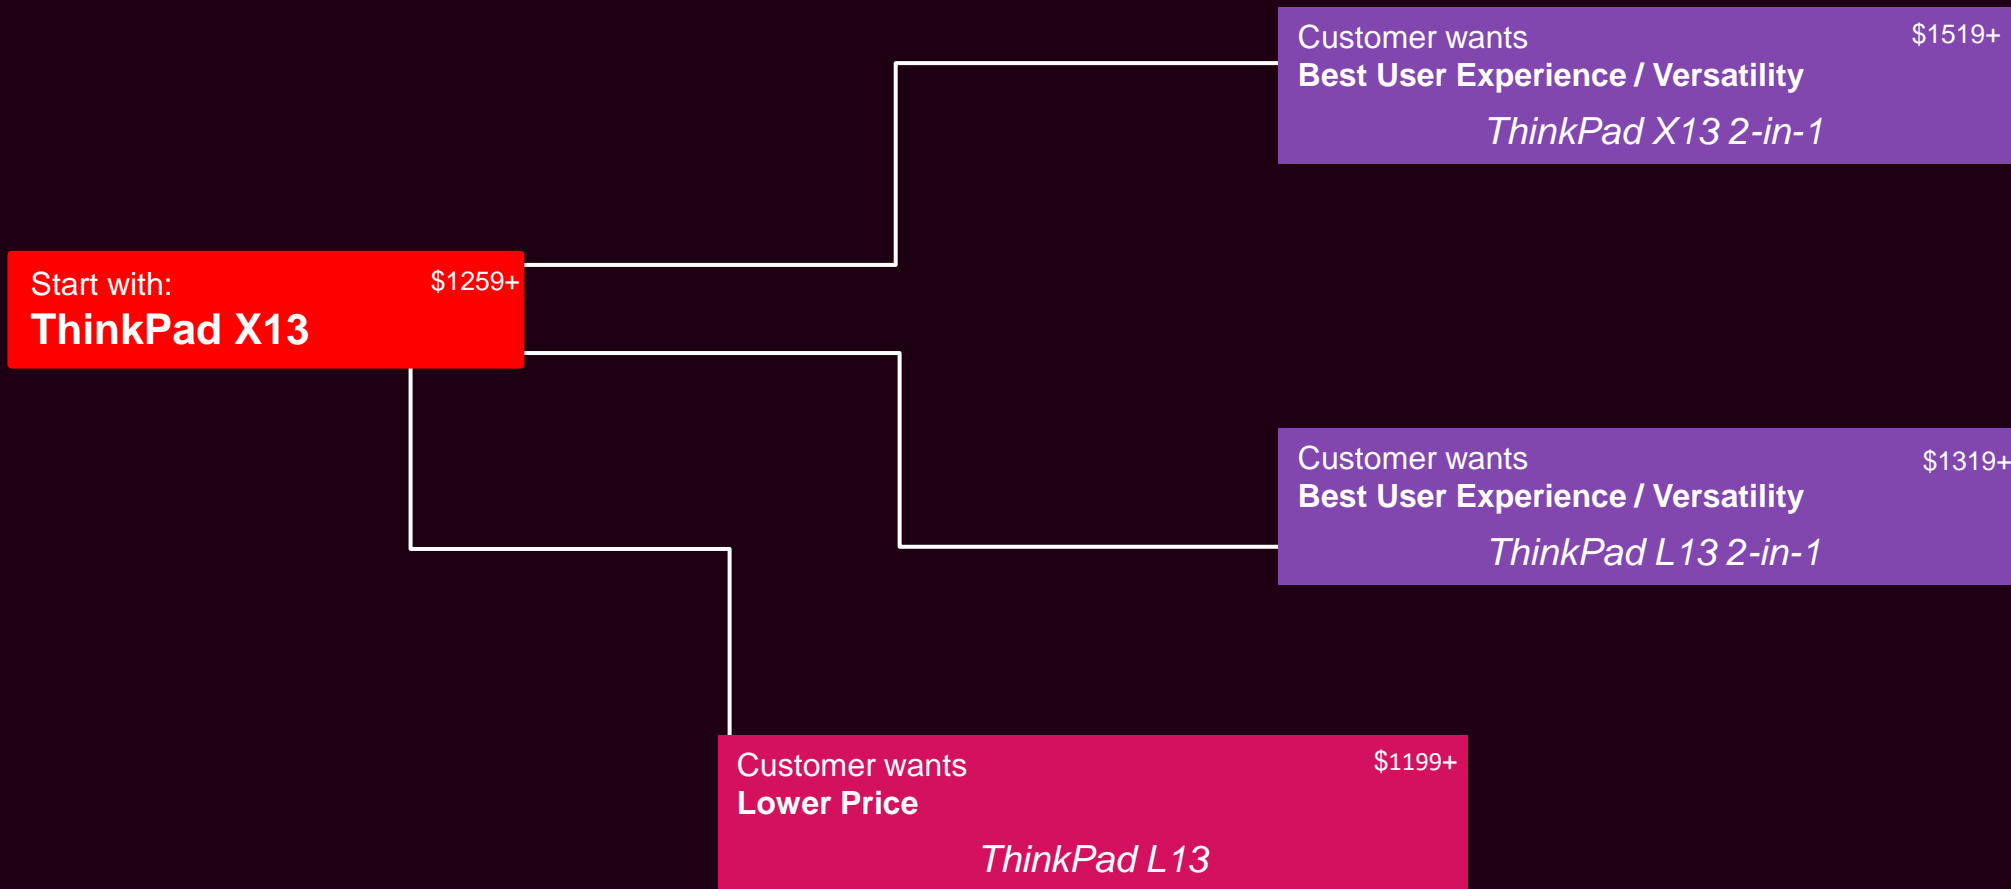

13" Notebook Decision Tree

Go back