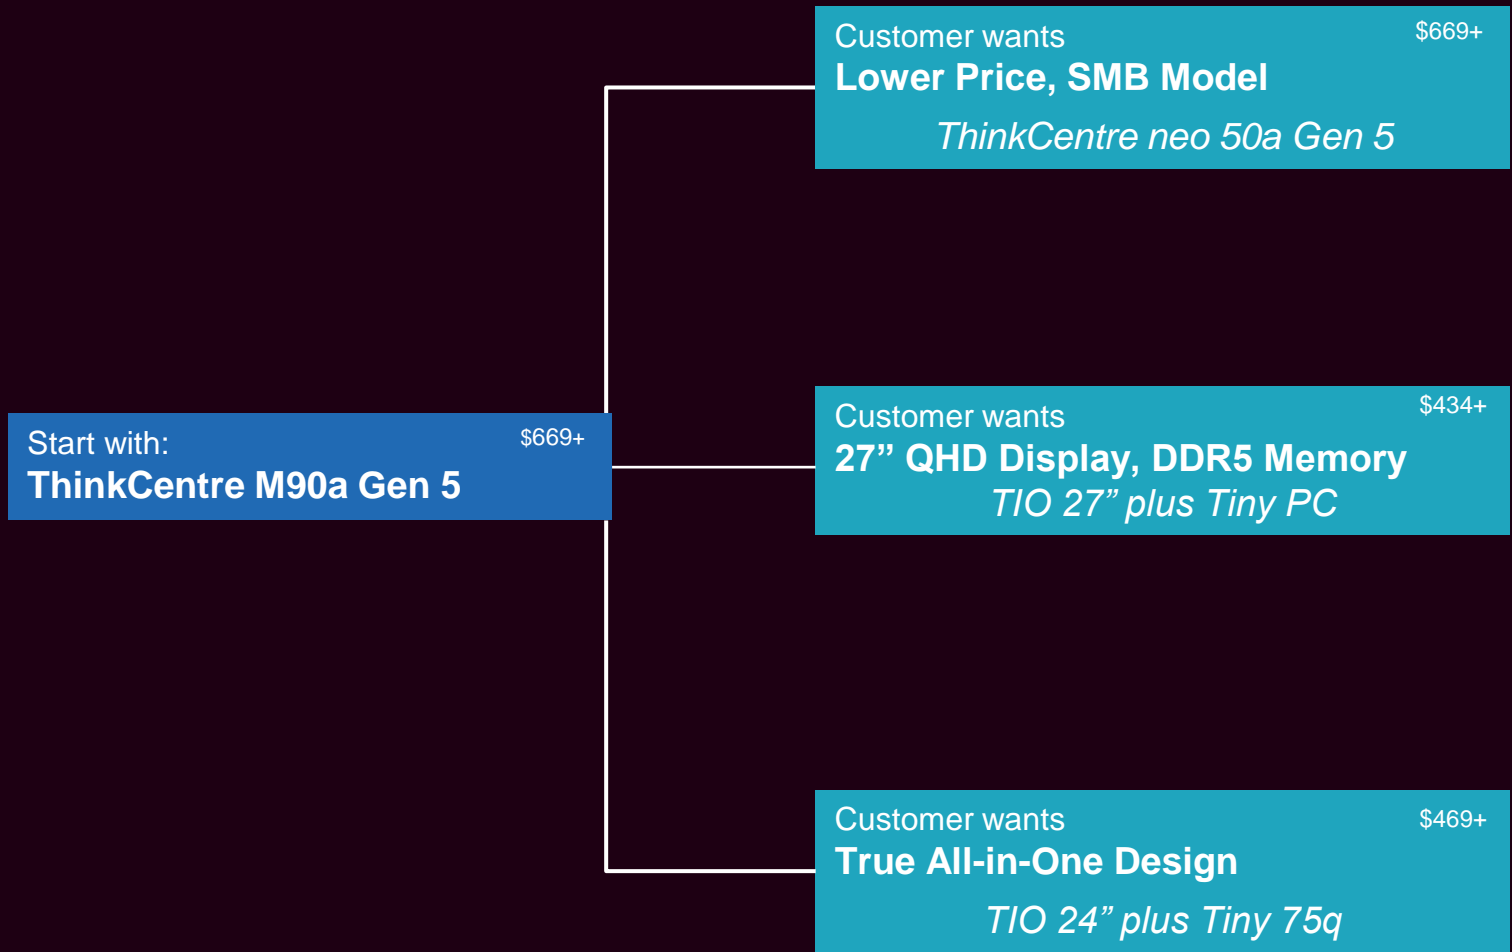

Edge- High CPU/GPU Workload → [Click Here](#)

HP Comparable Models

Tiny Form Factor

Small Form Factor

Tower Form Factor

All in One

IGEL/Thin Client

Engage your TCA and Spencer White to assist with the best VDI/Thin Client solution with your customer