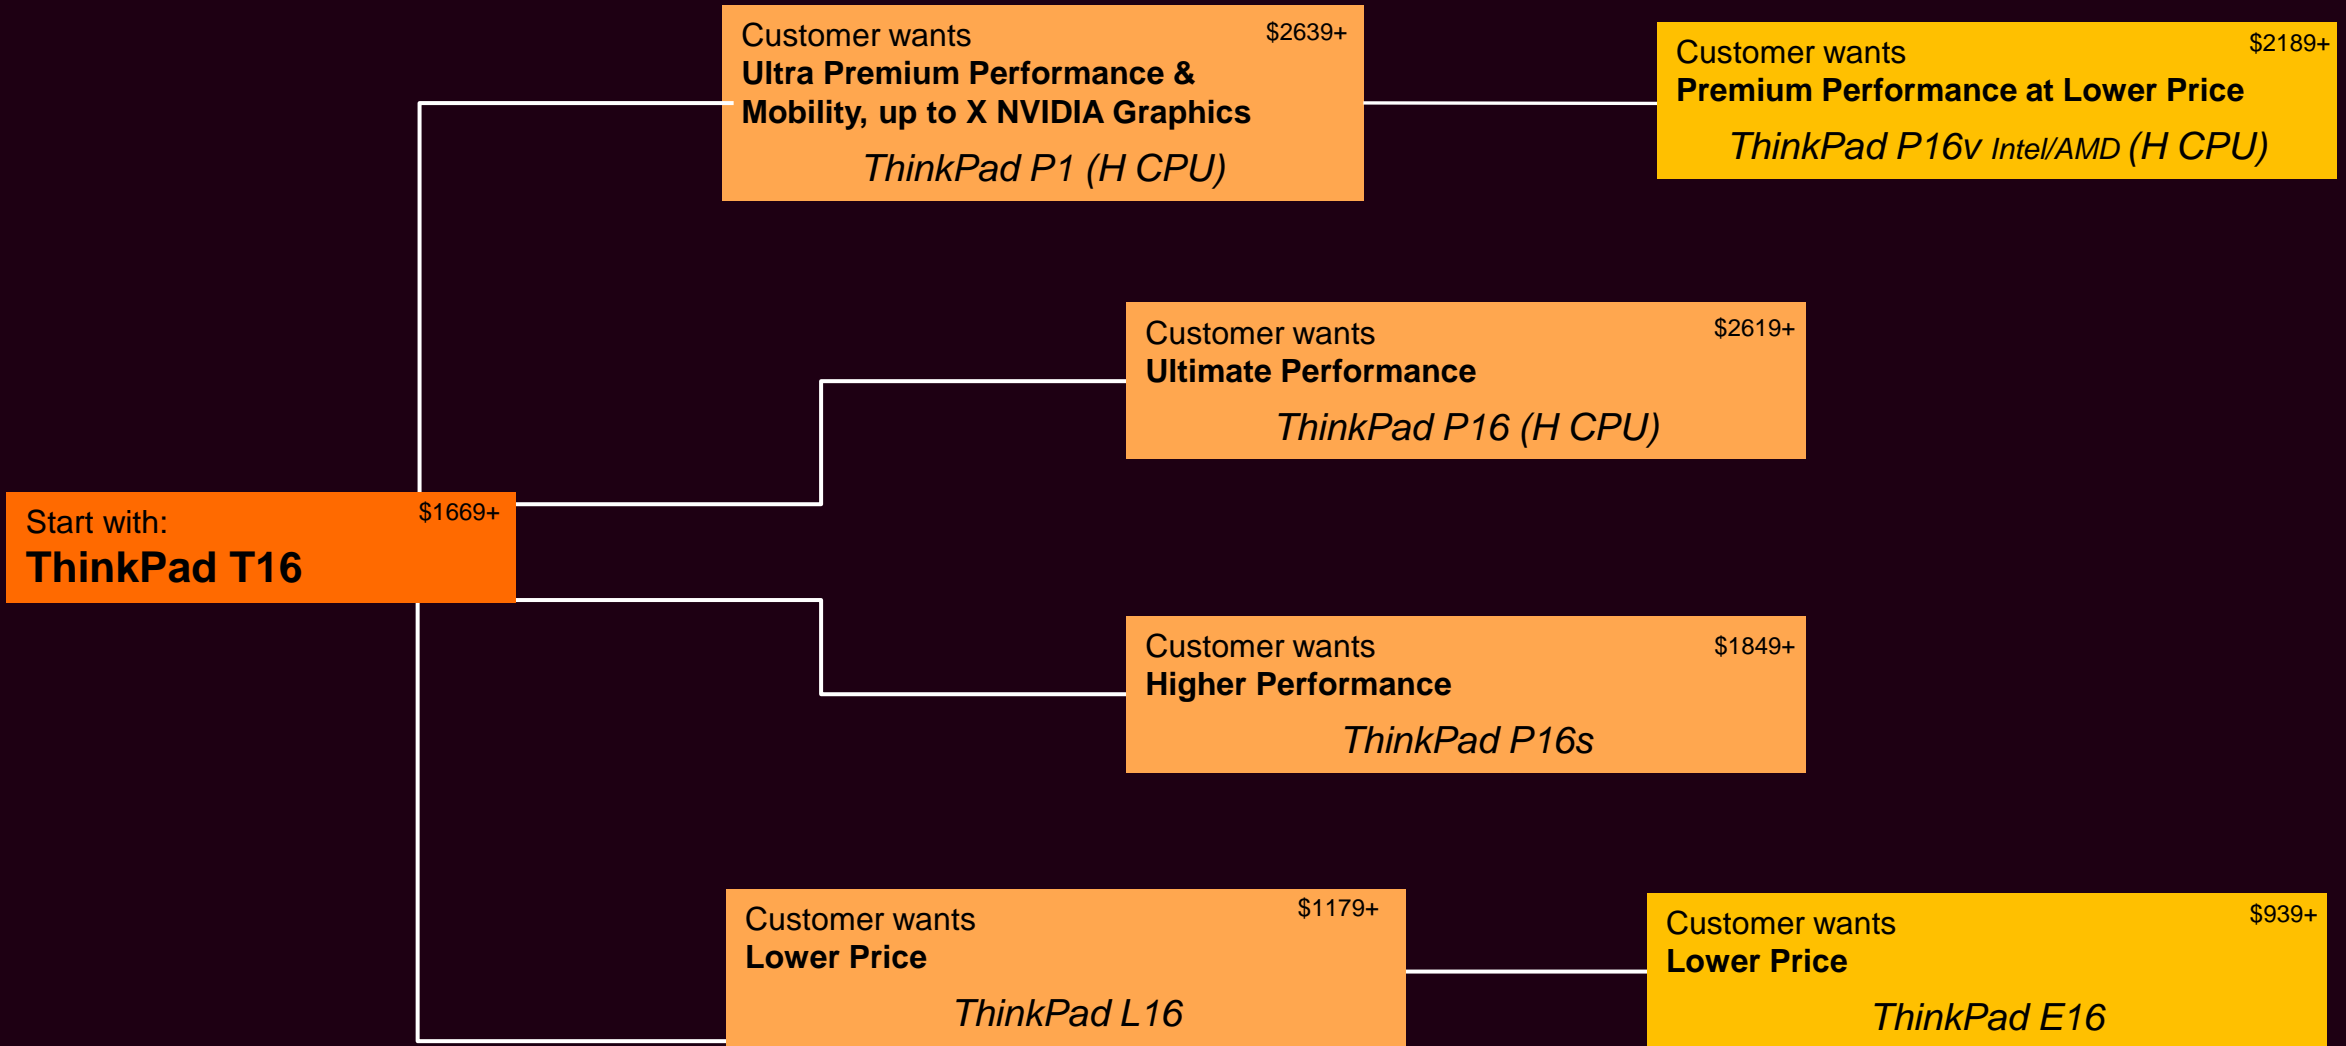

16" Notebook Decision Tree

Go back