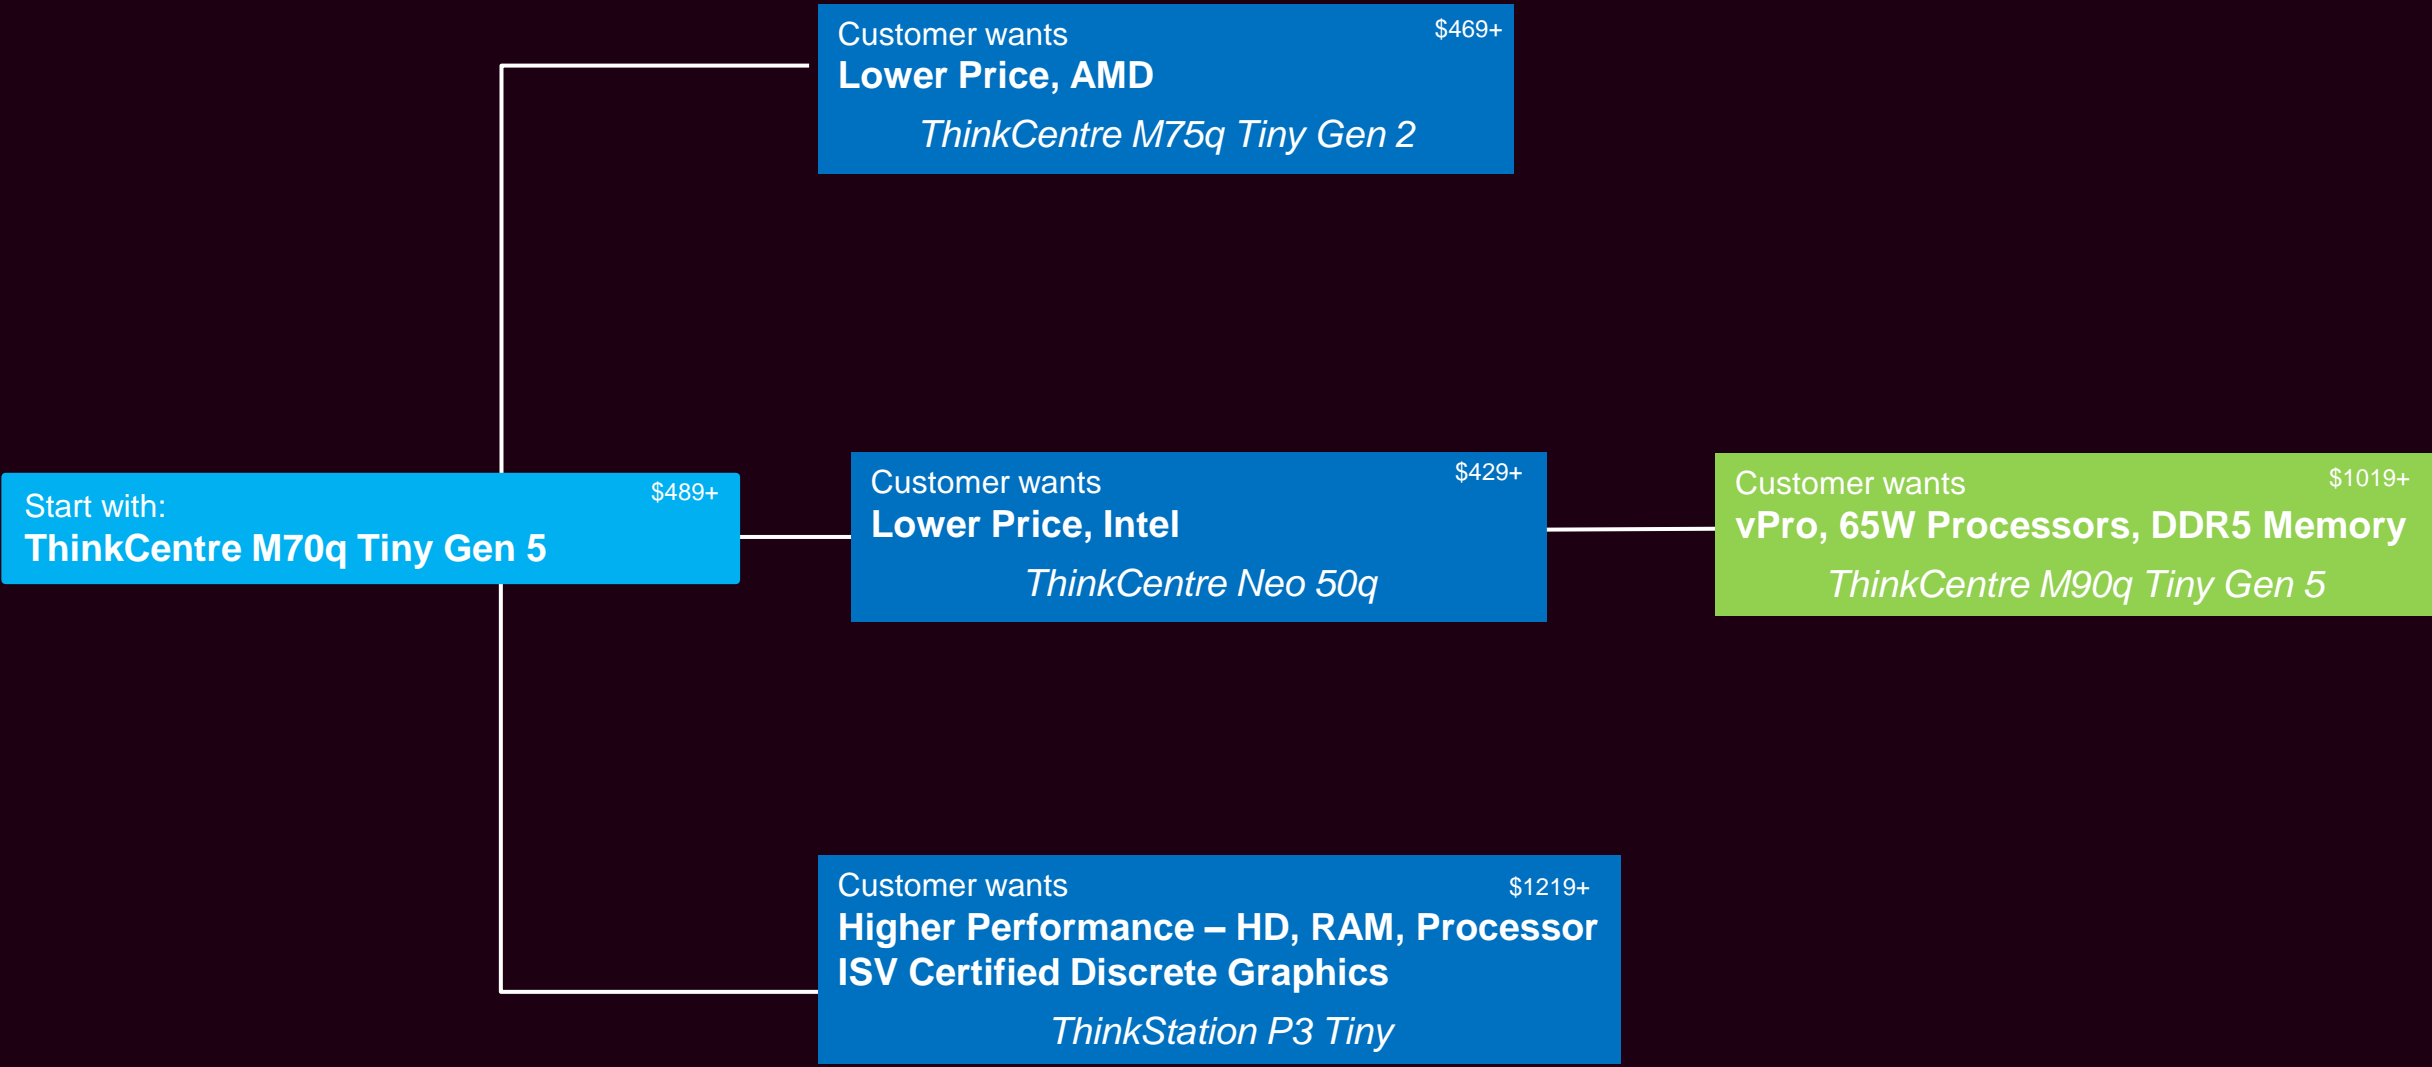

Tiny Form Factor