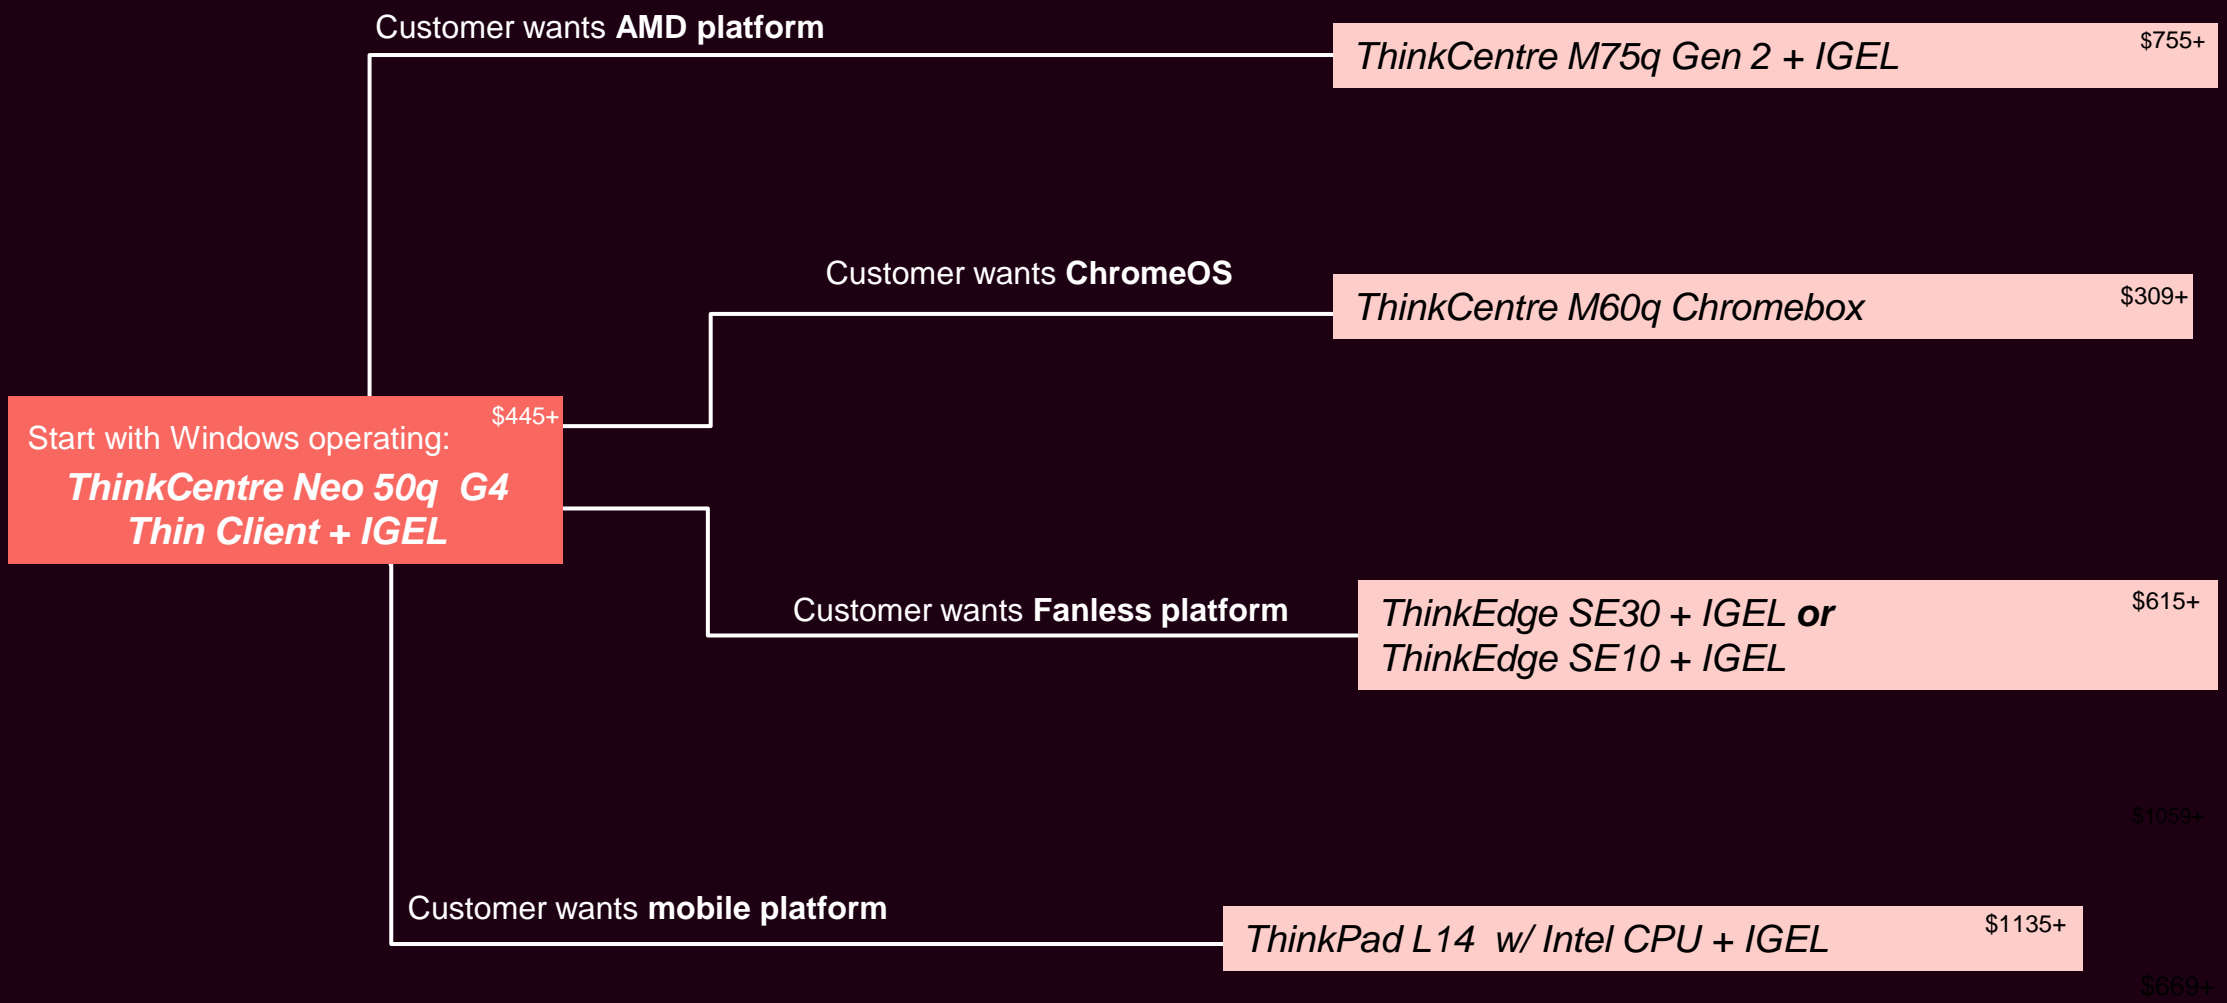

Edge- High CPU/GPU Workload → [Click Here](#)

HP Comparable Models

Tiny Form Factor

Small Form Factor

Tower Form Factor

All in One

IGEL/Thin Client

Engage your TCA and Spencer White to assist with the best VDI/Thin Client solution with your customer