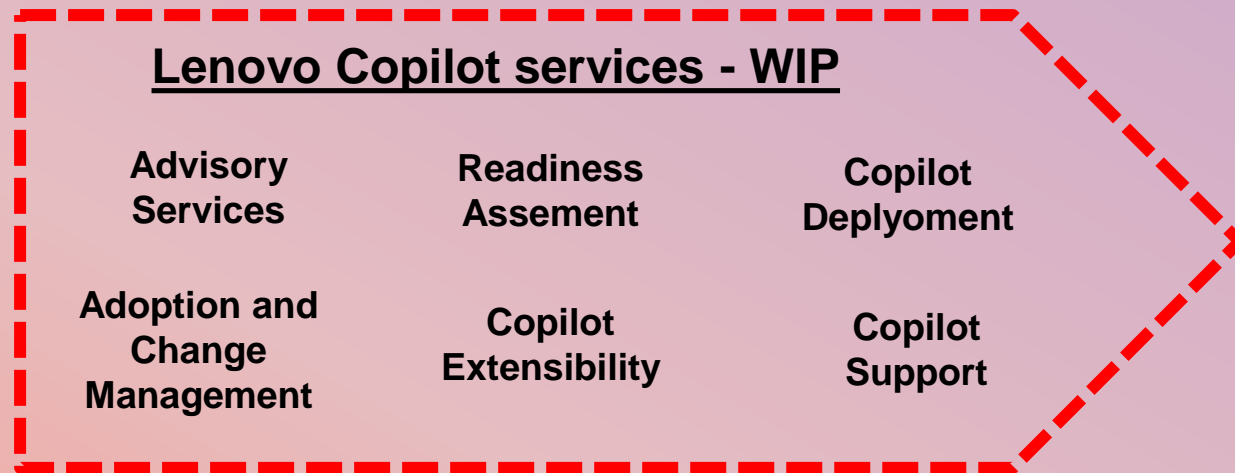

Copilot for M365 in the middle of Microsoft CSP and driven by **Lenovo services**

Unleash productivity. Uplevel skills. Unlock productivity.

Microsoft 365 Copilot is more than just ChatGPT integration; it's a tool that needs careful planning, setup, and deployment to automate daily tasks and align with company policies.