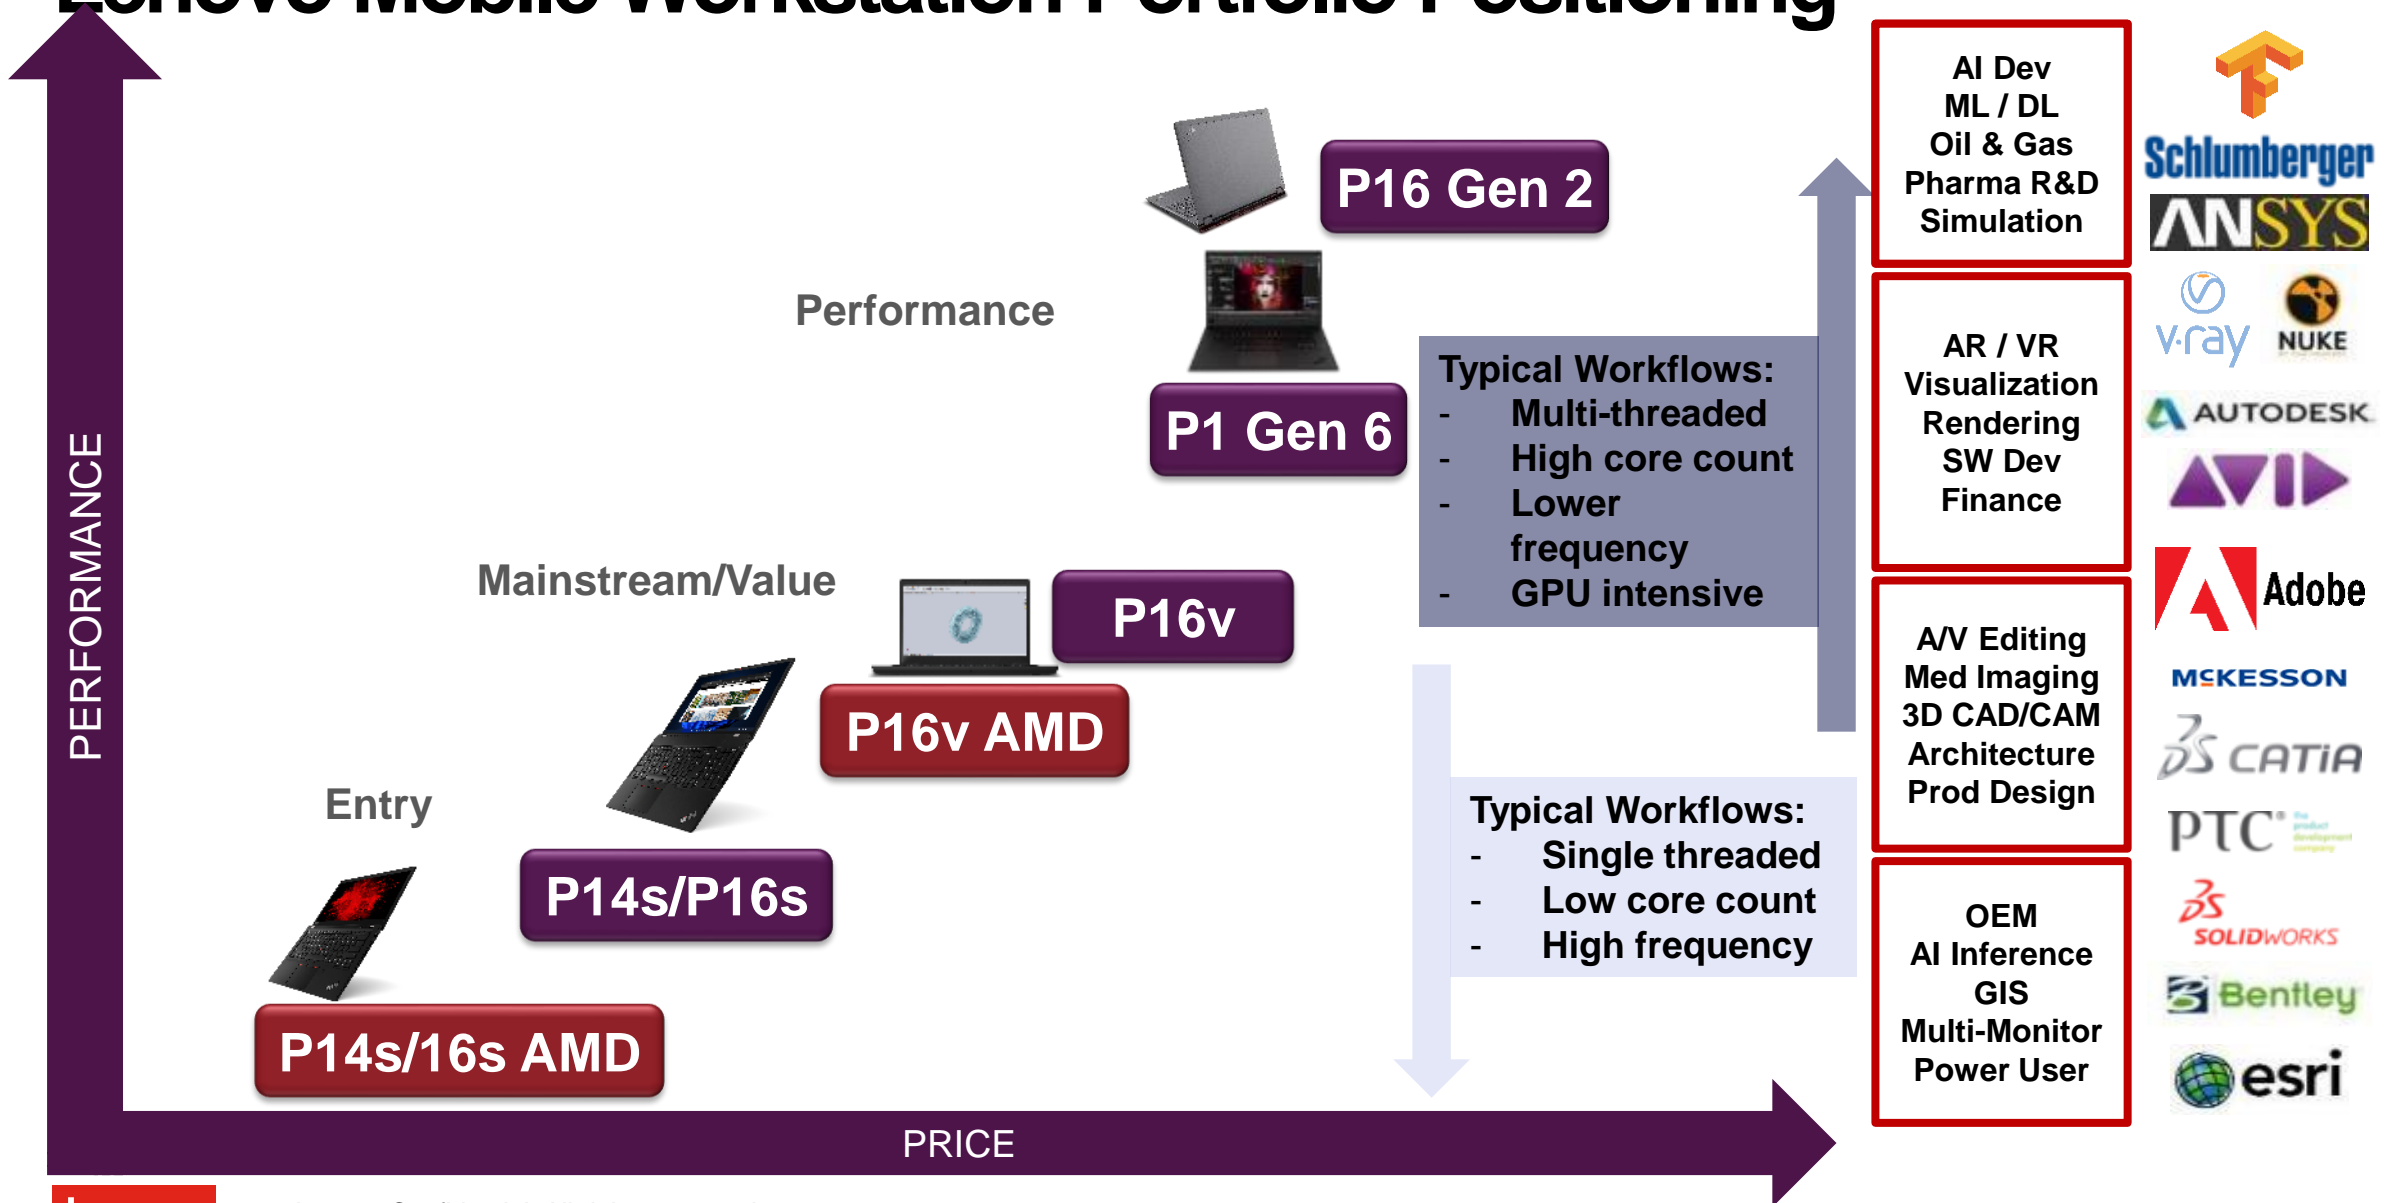

Lenovo Mobile Workstation Portfolio Positioning